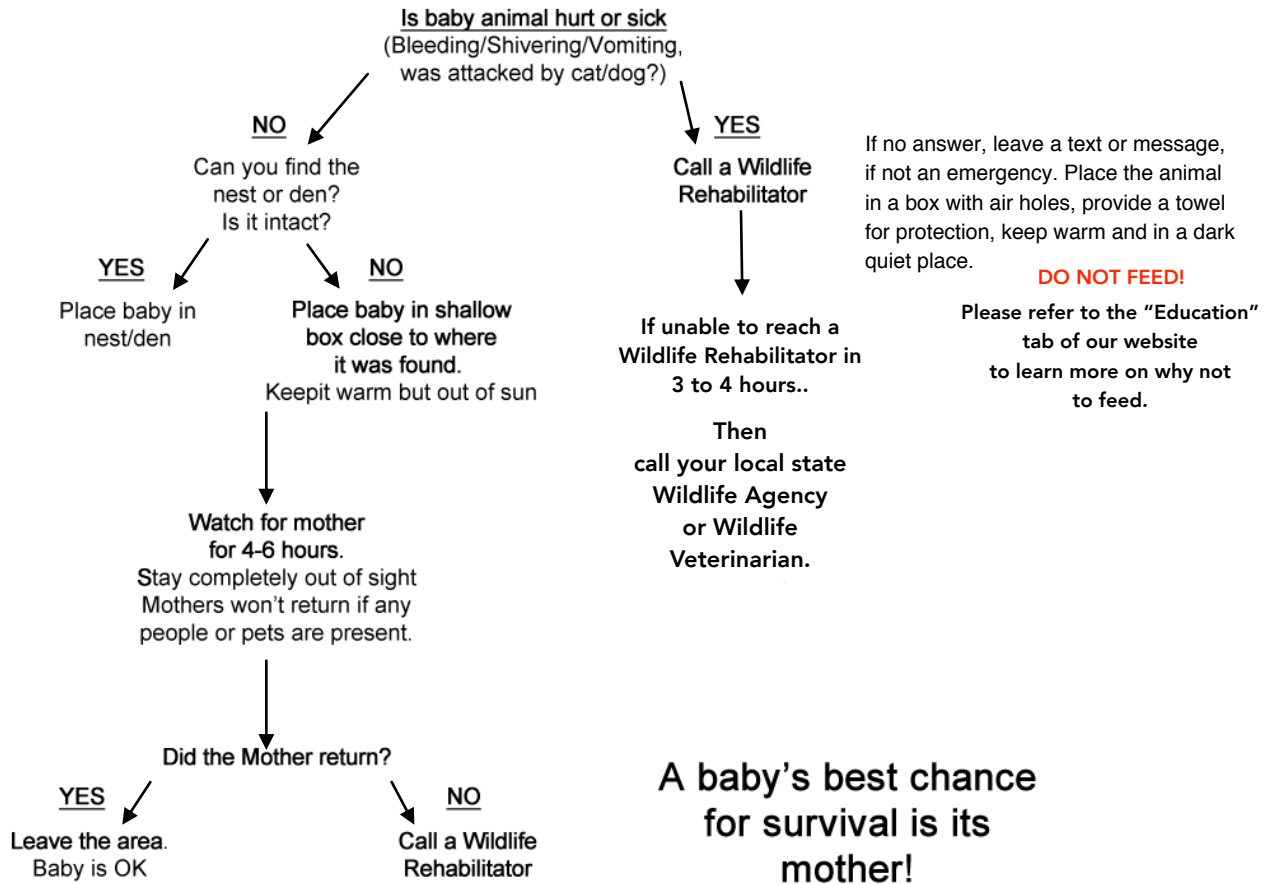

I Found a Baby Mammal, Now What?

If you require further instructions for a specific mammal, call the contact number provided for the wildlife volunteer in your area.

Call Us:

Wild Again In Mississippi

(901)-921-0656